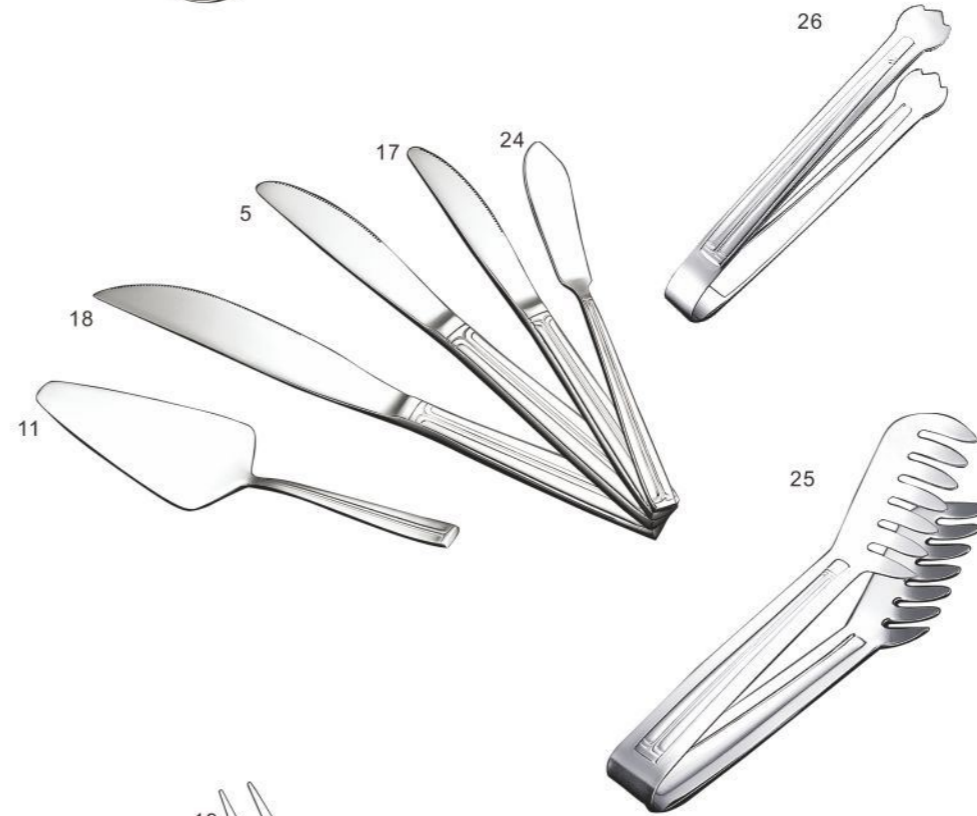

D025

D033

D042

D045

D046

D044

No.	DESCRIPTION	Size(mm)
1	DINNER SPOON	202×41
2	DINNER FORK	201×25
3	TEA SPOON	143×32
4	CAKE FORK	145×21
5	DINNER KNIFE	222×18
6	SERVING SPOON	208×20
7	MEAT FORK	166×18
8	SALAD SPOON	200×45
9	SALAD FORK	200×45
10	CREAM SPOON	162×43
11	CAKE SERVER	225×42
12	SUGAR SPOON	139×30
13	SOUP LADLE	304×81
14	SMALL SOUP LADLE	180×52
15	SUGAR TONG	228×15
16	COFFEE SPOON	112×24
17	DESSERT KNIFE	194×16
18	SERVING KNIFE	268×23
19	SERVING FORK	267×24
20	ICE SPOON	187×25
21	ICE-CREAM SPOON	131×29
22	RICE SERVER	287×78
23	GRAVY LADLE	176×75
24	BUTTER KNIFE	158×18
25	SERVING TONG	388×24
26	ICE TONG	325×15

72 piece cutlery set

No.	DESCRIPTION	72 PCS	Size(mm)
1	DINNER SPOON	12 PCS	198×42
2	DINNER FORK	12 PCS	203×28
3	TEA SPOON	12 PCS	135×28
4	CAKE FORK	12 PCS	141×21
5	DINNER KNIFE	12 PCS	233×20
6	SERVING SPOON	2 PCS	208×50
7	MEAT FORK	2 PCS	141×15
8	SALAD SPOON	1 PC	198×46
9	SALAD FORK	1 PC	198×46
10	CREAM SPOON	1 PC	181×41
11	CAKE SERVER	1 PC	208×49
12	SUGAR SPOON	1 PC	135×32
13	SOUP LADLE	1 PC	262×98
14	GRAVY LADLE	1 PC	167×68
15	SUGAR TONG	1 PC	228×15