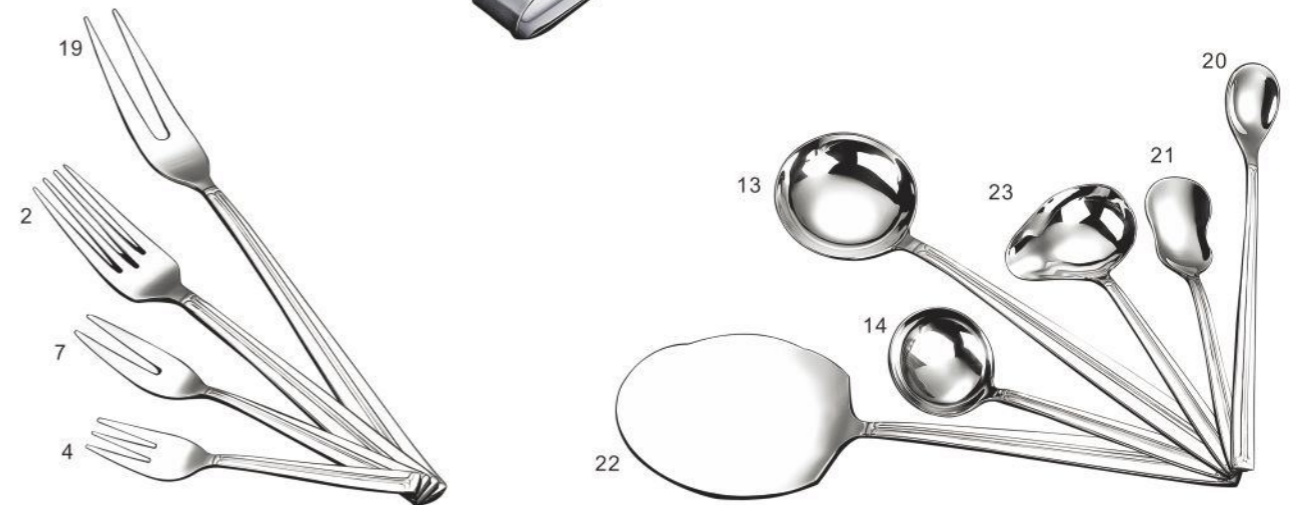

D025

D033

D042

D045

D046

D044

No.	DESCRIPTION	Size(mm)
1	DINNER SPOON	202×41
2	DINNER FORK	201×25
3	TEA SPOON	143×32
4	CAKE FORK	145×21
5	DINNER KNIFE	222×18
6	SERVING SPOON	208×20
7	MEAT FORK	166×18
8	SALAD SPOON	200×45
9	SALAD FORK	200×45
10	CREAM SPOON	162×43
11	CAKE SERVER	225×42
12	SUGAR SPOON	139×30
13	SOUP LADLE	304×81
14	SMALL SOUP LADLE	180×52
15	SUGAR TONG	228×15
16	COFFEE SPOON	112×24
17	DESSERT KNIFE	194×16
18	SERVING KNIFE	268×23
19	SERVING FORK	267×24
20	ICE SPOON	187×25
21	ICE-CREAM SPOON	131×29
22	RICE SERVER	287×78
23	GRAVY LADLE	176×75
24	BUTTER KNIFE	158×18
25	SERVING TONG	388×24
26	ICE TONG	325×15

72 piece cutlery set

No.	DESCRIPTION	72 PCS	Size(mm)
1	DINNER SPOON	12 PCS	198×42
2	DINNER FORK	12 PCS	203×28
3	TEA SPOON	12 PCS	135×28
4	CAKE FORK	12 PCS	141×21
5	DINNER KNIFE	12 PCS	233×20
6	SERVING SPOON	2 PCS	208×50
7	MEAT FORK	2 PCS	141×15
8	SALAD SPOON	1 PC	198×46
9	SALAD FORK	1 PC	198×46
10	CREAM SPOON	1 PC	181×41
11	CAKE SERVER	1 PC	208×49
12	SUGAR SPOON	1 PC	135×32
13	SOUP LADLE	1 PC	262×98
14	GRAVY LADLE	1 PC	167×68
15	SUGAR TONG	1 PC	228×15