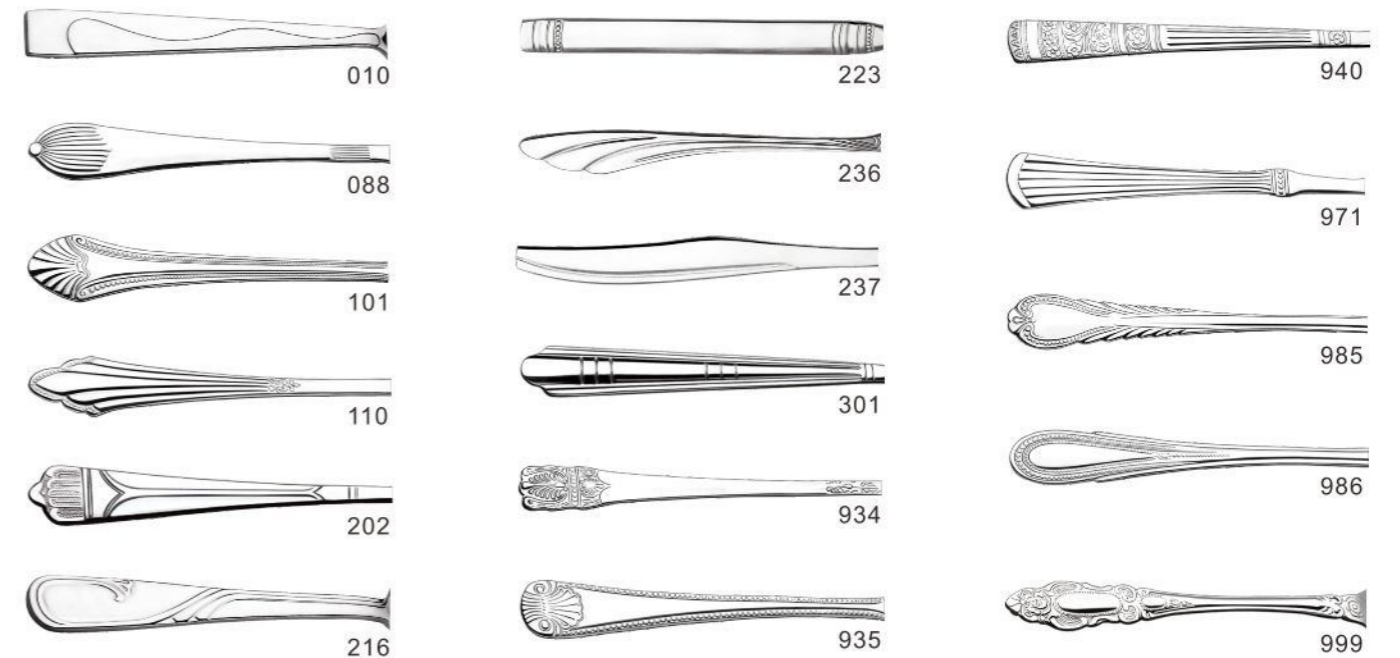

NEW-H095

Available designs for 72 pc cutlery set (1)

Available designs for 72 pc cutlery set (2)

45 piece cutlery set

8 pcs of each above 1 pc of each above

No.	DESCRIPTION	45 PCS	Size(mm)
1	DINNER SPOON	8 PCS	208×40
2	DINNER FORK	8 PCS	217×27
3	TEA SPOON	8 PCS	185×35
4	CAKE FORK	8 PCS	189×22
5	DINNER KNIFE	8 PCS	239×20
6	SERVING SPOON	1 PC	233×47
7	PIERCED SERVING SPOON	1 PC	233×47
8	SERVING FORK	1 PC	233×41
9	SUGAR SPOON	1 PC	188×38
10	BUTTER KNIFE	1 PC	188×20

H145

Available designs for 45 pc cutlery set

Designs for North America

92

piece cutlery set

12 pcs of each following

No.	DESCRIPTION	92 PCS SET	Size
1	DINNER SPOON	12 PCS	181×43
2	DINNER FORK	12 PCS	188×26
3	TEA SPOON	12 PCS	130×29
4	FRUIT FORK	12 PCS	134×20
5	FRUIT KNIFE	12 PCS	175×16
6	MOCHA SPOON	12 PCS	113×23
7	SODA SPOON	12 PCS	173×25
8	SKIMMER	4 PCS	282×80
9	SOUP LADLE	2 PCS	286×87
10	SERVER SPOON	2 PCS	262×59

Available designs for 92 pc cutlery set

113

piece cutlery set

No.	DESCRIPTION	113 PCS	Size(mm)
1	DINNER SPOON	12 PCS	197×44
2	DINNER FORK	12 PCS	196×26
3	TEA SPOON	12 PCS	153×31
4	CAKE FORK	12 PCS	157×22
5	DINNER KNIFE	12 PCS	225×20
6	COFFEE SPOON	12 PCS	109×28
7	DESSERT KNIFE	12 PCS	185×17
8	SMALL FISH KNIFE	12 PCS	216×25
9	SMALL FISH FORK	12 PCS	193×28
10	SERVING SPOON	1 PC	203×52
11	SOUP LADLE	1 PC	263×99
12	GRAVY LADLE	1 PC	166×68
13	FISH FORK	1 PC	244×40
14	FISH KNIFE	1 PC	265×38

12 pcs of each following

1 pcs of each following

H093

125

piece cutlery set

12 pcs of each following

Available designs...

No.	DESCRIPTION	125 PCS	Size(mm)
1	DINNER SPOON	12 PCS	201×41
2	DINNER FORK	12 PCS	200×25
3	TEA SPOON	12 PCS	137×28
4	CAKE FORK	12 PCS	152×21
5	DINNER KNIFE	12 PCS	245×19
6	DESSERT FORK	12 PCS	181×23
7	DESSERT KNIFE	12 PCS	219×17
8	SMALL FISH KNIFE	12 PCS	211×25
9	SMALL FISH FORK	12 PCS	203×25
10	COFFEE SPOON	12 PCS	114×24
11	SERVING SPOON	1 PC	217×58
12	SERVING FORK	1 PC	220×42
13	CAKE SERVER	1 PC	242×56
14	FISH KNIFE	1 PC	231×30
15	SOUP LADLE	1 PC	245×99