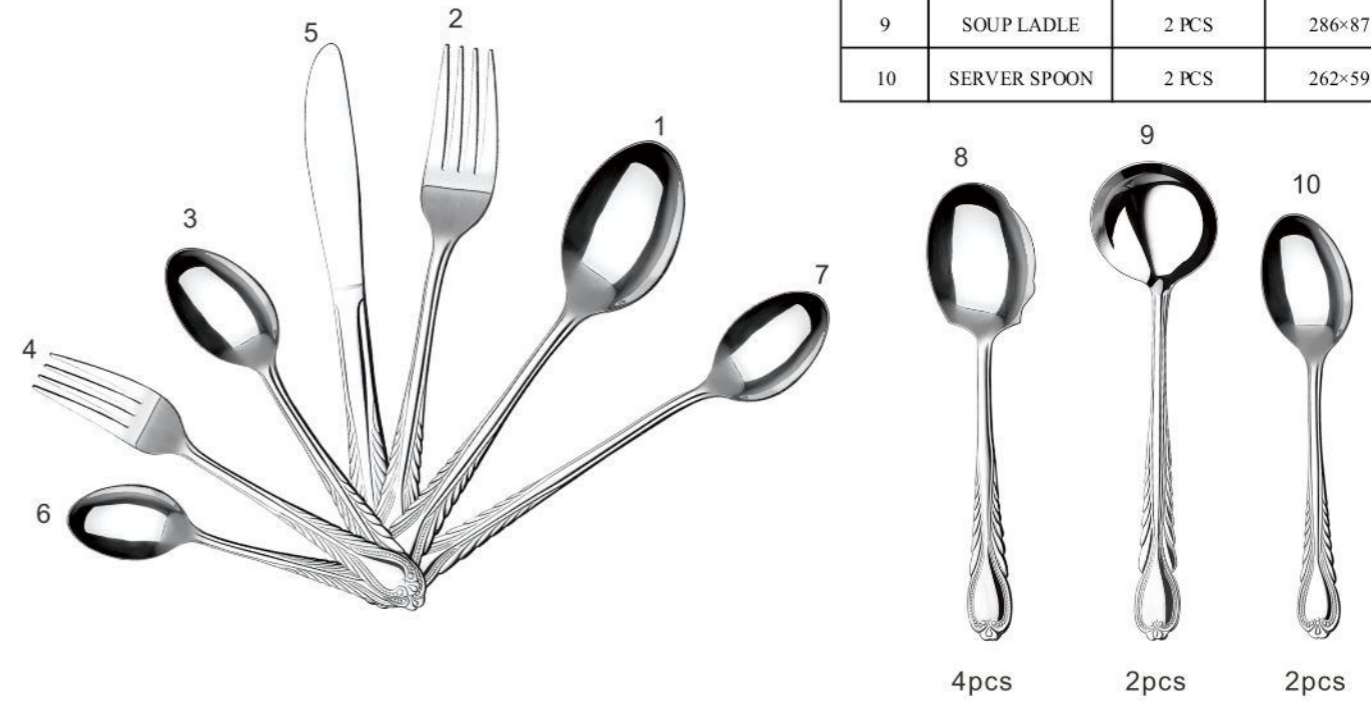

NEW-H095

Available designs for 72 pc cutlery set (1)

Available designs for 72 pc cutlery set (2)

45 piece cutlery set

8 pcs of each above 1 pc of each above

No.	DESCRIPTION	45 PCS	Size(mm)
1	DINNER SPOON	8 PCS	208×40
2	DINNER FORK	8 PCS	217×27
3	TEA SPOON	8 PCS	185×35
4	CAKE FORK	8 PCS	189×22
5	DINNER KNIFE	8 PCS	239×20
6	SERVING SPOON	1 PC	233×47
7	PIERCED SERVING SPOON	1 PC	233×47
8	SERVING FORK	1 PC	233×41
9	SUGAR SPOON	1 PC	188×38
10	BUTTER KNIFE	1 PC	188×20

H145

Available designs for 45 pc cutlery set

Designs for North America

92

piece cutlery set

12 pcs of each following

No.	DESCRIPTION	92 PCS SET	Size
1	DINNER SPOON	12 PCS	181×43
2	DINNER FORK	12 PCS	188×26
3	TEA SPOON	12 PCS	130×29
4	FRUIT FORK	12 PCS	134×20
5	FRUIT KNIFE	12 PCS	175×16
6	MOCHA SPOON	12 PCS	113×23
7	SODA SPOON	12 PCS	173×25
8	SKIMMER	4 PCS	282×80
9	SOUP LADLE	2 PCS	286×87
10	SERVER SPOON	2 PCS	262×59

Available designs for 92 pc cutlery set

113

piece cutlery set

No.	DESCRIPTION	113 PCS	Size(mm)
1	DINNER SPOON	12 PCS	197×44
2	DINNER FORK	12 PCS	196×26
3	TEA SPOON	12 PCS	153×31
4	CAKE FORK	12 PCS	157×22
5	DINNER KNIFE	12 PCS	225×20
6	COFFEE SPOON	12 PCS	109×28
7	DESSERT KNIFE	12 PCS	185×17
8	SMALL FISH KNIFE	12 PCS	216×25
9	SMALL FISH FORK	12 PCS	193×28
10	SERVING SPOON	1 PC	203×52
11	SOUP LADLE	1 PC	263×99
12	GRAVY LADLE	1 PC	166×68
13	FISH FORK	1 PC	244×40
14	FISH KNIFE	1 PC	265×38