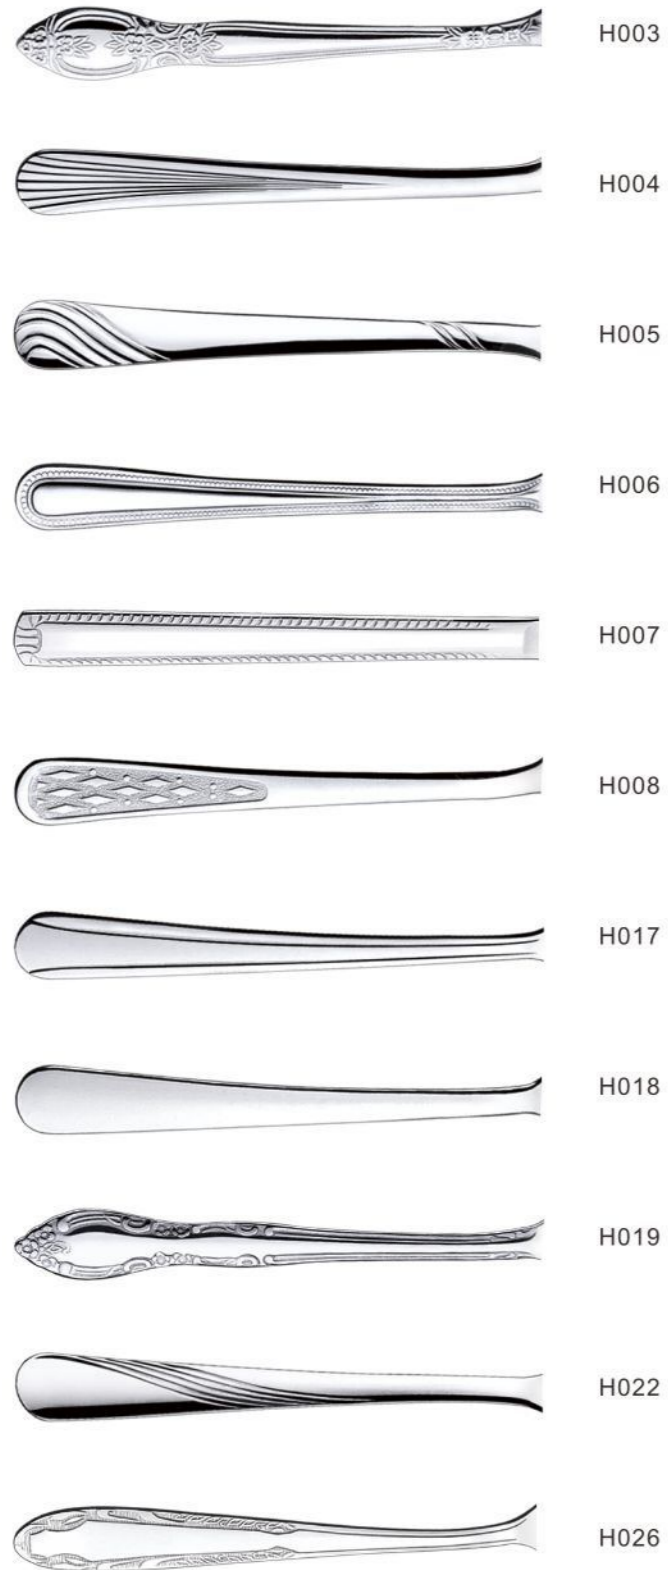

Popular low-priced models,
star of success

Available designs...

H006