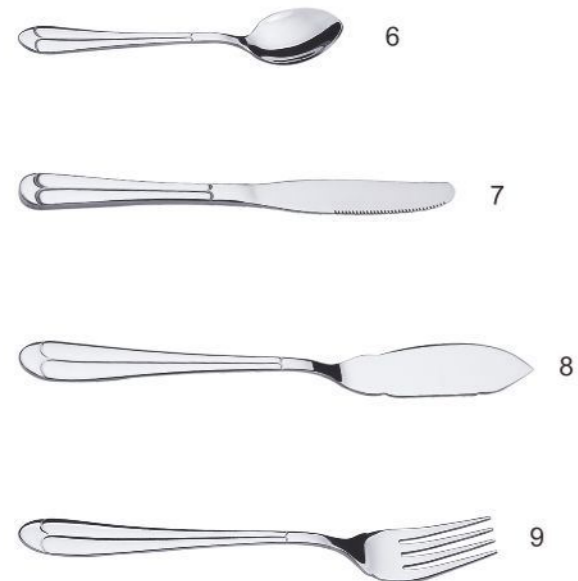

H145

Available designs for 45 pc cutlery set

Designs for North America

92

piece cutlery set

12 pcs of each following

No.	DESCRIPTION	92 PCS SET	Size
1	DINNER SPOON	12 PCS	181×43
2	DINNER FORK	12 PCS	188×26
3	TEA SPOON	12 PCS	130×29
4	FRUIT FORK	12 PCS	134×20
5	FRUIT KNIFE	12 PCS	175×16
6	MOCHA SPOON	12 PCS	113×23
7	SODA SPOON	12 PCS	173×25
8	SKIMMER	4 PCS	282×80
9	SOUP LADLE	2 PCS	286×87
10	SERVER SPOON	2 PCS	262×59

Available designs for 92 pc cutlery set

113

piece cutlery set

No.	DESCRIPTION	113 PCS	Size(mm)
1	DINNER SPOON	12 PCS	197×44
2	DINNER FORK	12 PCS	196×26
3	TEA SPOON	12 PCS	153×31
4	CAKE FORK	12 PCS	157×22
5	DINNER KNIFE	12 PCS	225×20
6	COFFEE SPOON	12 PCS	109×28
7	DESSERT KNIFE	12 PCS	185×17
8	SMALL FISH KNIFE	12 PCS	216×25
9	SMALL FISH FORK	12 PCS	193×28
10	SERVING SPOON	1 PC	203×52
11	SOUP LADLE	1 PC	263×99
12	GRAVY LADLE	1 PC	166×68
13	FISH FORK	1 PC	244×40
14	FISH KNIFE	1 PC	265×38

12 pcs of each following

1 pcs of each following

H093

125

piece cutlery set

12 pcs of each following

Available designs...

No.	DESCRIPTION	125 PCS	Size(mm)
1	DINNER SPOON	12 PCS	201×41
2	DINNER FORK	12 PCS	200×25
3	TEA SPOON	12 PCS	137×28
4	CAKE FORK	12 PCS	152×21
5	DINNER KNIFE	12 PCS	245×19
6	DESSERT FORK	12 PCS	181×23
7	DESSERT KNIFE	12 PCS	219×17
8	SMALL FISH KNIFE	12 PCS	211×25
9	SMALL FISH FORK	12 PCS	203×25
10	COFFEE SPOON	12 PCS	114×24
11	SERVING SPOON	1 PC	217×58
12	SERVING FORK	1 PC	220×42
13	CAKE SERVER	1 PC	242×56
14	FISH KNIFE	1 PC	231×30
15	SOUP LADLE	1 PC	245×99